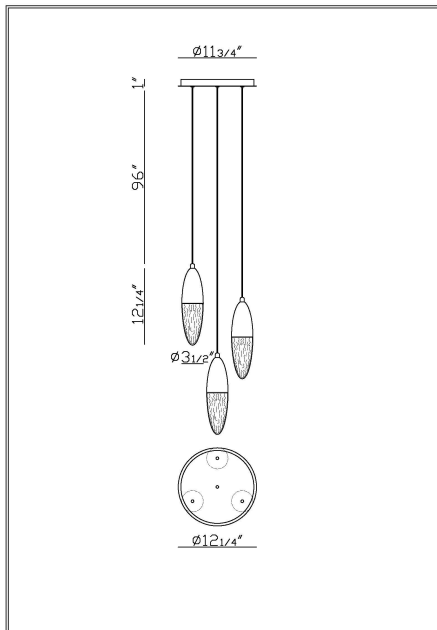

ECROU, 3-LIGHT CHANDELIER

PRODUCT DETAILS

No.	:	43858-022
Product Color	:	MATTE BLACK
Diameter	:	12.25"
Height	:	12.25"
Shade Height	:	6.5"
Shade Diameter	:	3.5"

LIGHT SOURCE DETAILS

Number of Bulbs	:	3
Light Source	:	LED
Light Source Type	:	GU10
Input Voltage	:	120V
Bulb Voltage	:	120V
Socket Type	:	LED
Wattage	:	5W
Total Wattage	:	5W
Delivered Lumens	:	1200lm
Kelvin	:	3000K
CRI	:	90+
Bulb Included	:	Yes
Dimmable	:	Yes

OPTIONS AVAILABLE

ITEM NO.	FINISH	SHADE
43858-022	MATTE BLACK	
43858-035	MATTE GOLD	
43858-046	BLACK/GOLD	

TECHNICAL DETAILS

Hanging Support Type	:	WIRE
Hanging Support Length	:	96"
Canopy / Backplate Height	:	1"
Canopy / Backplate Dia.	:	11.75"
Location	:	DRY