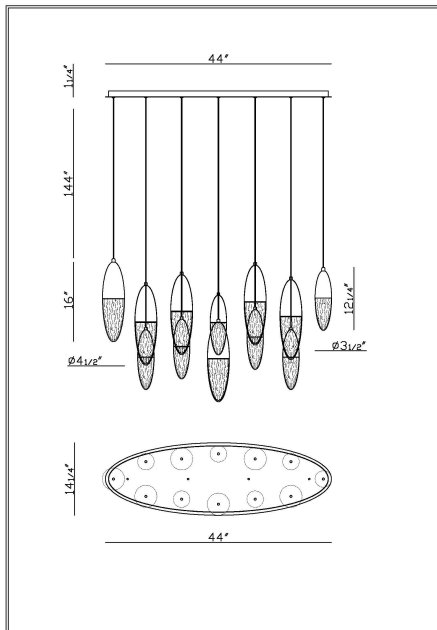

### PRODUCT DETAILS

|                |   |             |
|----------------|---|-------------|
| No.            | : | 43861-024   |
| Product Color  | : | MATTE BLACK |
| Length         | : | 44"         |
| Width          | : | 14"         |
| Height         | : | 16"         |
| Shade Height   | : | 8"          |
| Shade Diameter | : | 4.5"        |

### LIGHT SOURCE DETAILS

|                   |   |        |
|-------------------|---|--------|
| Number of Bulbs   | : | 12     |
| Light Source      | : | LED    |
| Light Source Type | : | GU10   |
| Input Voltage     | : | 120V   |
| Bulb Voltage      | : | 120V   |
| Socket Type       | : | LED    |
| Wattage           | : | 5W     |
| Total Wattage     | : | 60W    |
| Delivered Lumens  | : | 5340lm |
| Kelvin            | : | 3000K  |
| CRI               | : | 90+    |
| Bulb Included     | : | Yes    |
| Dimmable          | : | Yes    |

### TECHNICAL DETAILS

|                           |   |        |
|---------------------------|---|--------|
| Hanging Support Type      | : | WIRE   |
| Hanging Support Length    | : | 144"   |
| Canopy / Backplate Length | : | 44"    |
| Canopy / Backplate Height | : | 1.25"  |
| Canopy / Backplate Width  | : | 14.25" |
| Location                  | : | DRY    |