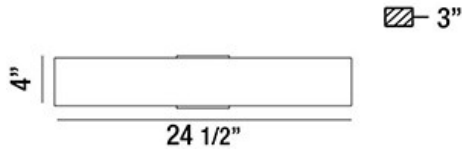

EXPO, WALL MOUNT

PRODUCT DETAILS

No.	:	30144-019
Product Color	:	ALUMINUM
Product Material	:	METAL
Width	:	24.5"
Height	:	4"
Ext	:	2.88"
Weight	:	4lbs

LIGHT SOURCE DETAILS

Light Source Type	:	INTEGRATED LED
Input Voltage	:	120V
Bulb Voltage	:	120V
Total Wattage	:	12W
Delivered Lumens	:	580lm
Kelvin	:	3000K
CRI	:	80+
Dimmable	:	Yes

OPTIONS AVAILABLE

ITEM NO.	FINISH	SHADE
30144-019	ALUMINUM	

TECHNICAL DETAILS

Light Direction	:	Up and Down
Canopy / Backplate Length	:	23.25"
Canopy / Backplate Height	:	2.75"
Canopy / Backplate Width	:	1.25"
Adjustable Lamp Head	:	No
Mounting	:	Up or Down
IP Rating	:	DRY
Location	:	DAMP
Approval	:	