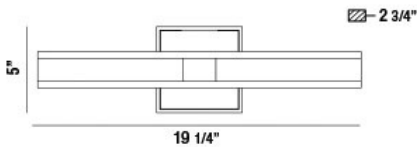

FANTON, WALL MOUNT

PRODUCT DETAILS

No.	:	34106-013
Product Color	:	CHROME
Product Material	:	METAL
Shade / Accent Colour	:	FROSTED
Shade / Accent Material	:	ACRYLIC
Width	:	19.25"
Height	:	5"
Ext	:	2.75"
Weight	:	2.8lbs

TECHNICAL DETAILS

Canopy / Backplate Length	:	5.5"
Canopy / Backplate Height	:	5.5"
Canopy / Backplate Width	:	1.25"
Driver	:	EAGLERISE
Mounting	:	Up or Down
IP Rating	:	DRY
Location	:	DAMP
Approval	:	