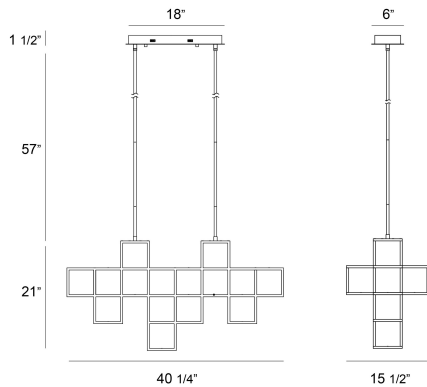

FERRO, 9 LIGHT LINEAR LED CHANDELIER

PRODUCT DETAILS

No.	:	38258-026
Product Color	:	BLACK
Product Material	:	METAL
Shade / Accent Material	:	~
Length	:	40.25"
Width	:	15.5"
Height	:	21"
Overall Height	:	78"
Weight	:	26.4lbs

ITEM NO.	FINISH	SHADE
38258-015	GOLD	
38258-026	BLACK	

TECHNICAL DETAILS

Hanging Support Type	:	ROD
Hanging Support Length	:	57"
Rods Included	:	3"+6"+12"+18"+18"
Canopy / Backplate Length	:	18"
Canopy / Backplate Height	:	1.5"
Canopy / Backplate Width	:	6"
Location	:	DRY
Approval	:	
Title 24	:	Yes