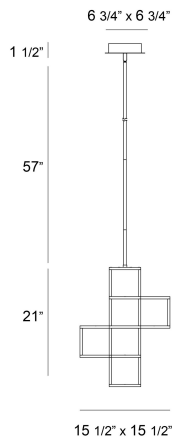

### PRODUCT DETAILS

No.	:	38260-029
Product Color	:	BLACK
Product Material	:	METAL
Shade / Accent Material	:	~
Length	:	15.5"
Width	:	15.5"
Height	:	21"
Overall Height	:	78"
Weight	:	12.7lbs

### TECHNICAL DETAILS

Hanging Support Type	:	ROD
Hanging Support Length	:	57"
Rods Included	:	3"+6"+12"+18"+18"
Canopy / Backplate Length	:	6.75"
Canopy / Backplate Height	:	1.5"
Canopy / Backplate Width	:	6.75"
Location	:	DRY
Approval	:	Intertek
Title 24	:	Yes