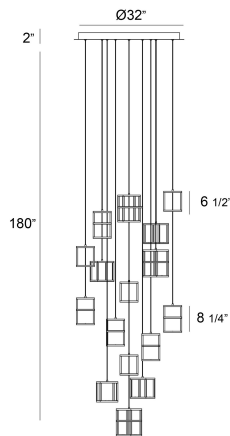

### PRODUCT DETAILS

No.	:	38259-023
Product Color	:	BLACK
Product Material	:	METAL
Shade / Accent Material	:	~
Diameter	:	32"
Height	:	8.25"
Overall Height	:	180"
Weight	:	66.1lbs

### LIGHT SOURCE DETAILS

Light Source Type	:	INTEGRATED LED
Input Voltage	:	120V
Bulb Voltage	:	24V
Socket Type	:	LED
Total Wattage	:	88W
Delivered Lumens	:	1750lm
Kelvin	:	3000K
CRI	:	90
Dimmable	:	Yes

### TECHNICAL DETAILS

Hanging Support Type	:	WIRE
Hanging Support Length	:	180"
Canopy / Backplate Height	:	2"
Canopy / Backplate Dia.	:	32"
Location	:	DRY
Approval	:	
Title 24	:	Yes