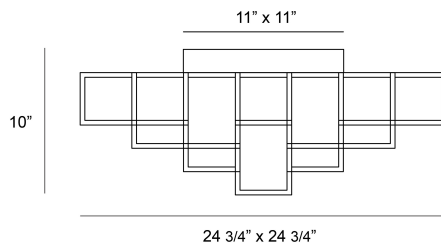

FERRO, 13 LIGHT LED FLUSHMOUNT

PRODUCT DETAILS

No.	:	38261-026
Product Color	:	BLACK
Product Material	:	METAL
Shade / Accent Material	:	~
Length	:	24.75"
Width	:	24.75"
Height	:	10"
Weight	:	19.6lbs

LIGHT SOURCE DETAILS

Light Source Type	:	INTEGRATED LED
Input Voltage	:	120V
Bulb Voltage	:	24V
Socket Type	:	LED
Total Wattage	:	51W
Delivered Lumens	:	890lm
Kelvin	:	3000K
CRI	:	90
Dimmable	:	Yes

OPTIONS AVAILABLE

ITEM NO.	FINISH	SHADE
38261-015	GOLD	
38261-026	BLACK	

TECHNICAL DETAILS

Canopy / Backplate Length	:	11"
Canopy / Backplate Height	:	1.5"
Canopy / Backplate Width	:	11"
Location	:	DRY
Approval	:	
Title 24	:	Yes

PROJECT INFORMATION

 Job Name: Date: Type:

 Comments: