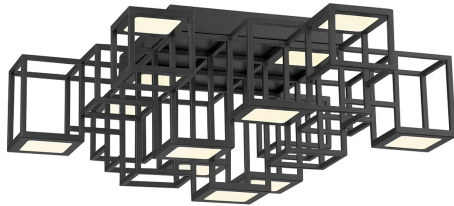

FERRO, 13 LIGHT LED FLUSHMOUNT

PRODUCT DETAILS

No.	:	38261-026
Product Color	:	BLACK
Product Material	:	METAL
Shade / Accent Material	:	~
Length	:	24.75"
Width	:	24.75"
Height	:	10"
Weight	:	19.6lbs

LIGHT SOURCE DETAILS

Light Source Type	:	INTEGRATED LED
Input Voltage	:	120V
Bulb Voltage	:	24V
Socket Type	:	LED
Total Wattage	:	51W
Delivered Lumens	:	890lm
Kelvin	:	3000K
CRI	:	90
Dimmable	:	Yes

OPTIONS AVAILABLE

ITEM NO.	FINISH	SHADE
38261-015	GOLD	
38261-026	BLACK	

TECHNICAL DETAILS

Canopy / Backplate Length	:	11"
Canopy / Backplate Height	:	1.5"
Canopy / Backplate Width	:	11"
Location	:	DRY
Approval	:	
Title 24	:	Yes

PROJECT INFORMATION

 Job Name: Date: Type:

 Comments: