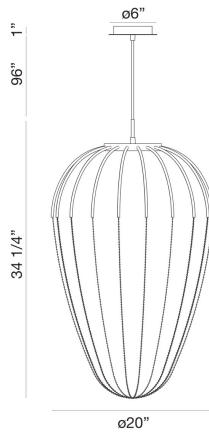

### PRODUCT DETAILS

No.	:	39327-024
Product Color	:	BLACK
Shade / Accent Colour	:	BLACK
Diameter	:	20"
Height	:	34.5"
Weight	:	11lbs

### TECHNICAL DETAILS

Hanging Support Type	:	WIRE
Hanging Support Length	:	72"
Canopy / Backplate Height	:	1"
Canopy / Backplate Dia.	:	6"
IP Rating	:	IP20