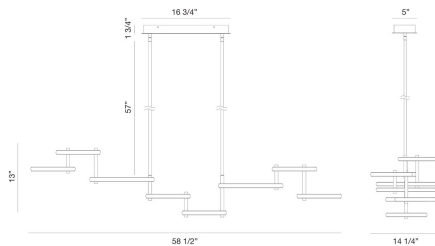

### PRODUCT DETAILS

No.	:	39421-012
Product Color	:	MATTE BLACK
Shade / Accent Colour	:	BLACK
Length	:	58.5"
Width	:	13.5"
Height	:	13"
Weight	:	13.4lbs

### TECHNICAL DETAILS

Hanging Support Type	:	ROD
Hanging Support Length	:	57"
Canopy / Backplate Length	:	16.75"
Canopy / Backplate Height	:	1.5"
Canopy / Backplate Width	:	5"