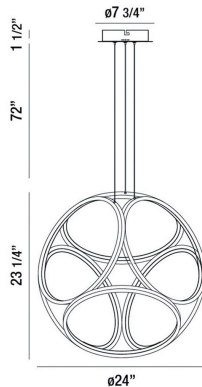

GLENVIEW, 24" PENDANT

PRODUCT DETAILS

No.	:	37102-012
Product Color	:	CHROME
Product Material	:	METAL
Shade / Accent Colour	:	WHITE
Shade / Accent Material	:	ACRYLIC
Diameter	:	24"
Height	:	23.25"
Overall Height	:	96.75"
Weight	:	4.4lbs

LIGHT SOURCE DETAILS

Light Source Type	:	INTEGRATED LED
Input Voltage	:	120V
Bulb Voltage	:	120V
Socket Type	:	LED
Total Wattage	:	40W
Delivered Lumens	:	1800lm
Kelvin	:	3000K
CRI	:	80+
Dimmable	:	Yes

OPTIONS AVAILABLE

ITEM NO.	FINISH	SHADE
37102-012	CHROME	WHITE
37102-020	GOLD	WHITE

TECHNICAL DETAILS

Hanging Support Type	:	WIRE
Hanging Support Length	:	72"
Canopy / Backplate Height	:	1.25"
Canopy / Backplate Dia.	:	7.75"
Driver	:	ES
IP Rating	:	IP20
Location	:	DRY
Title 24	:	Yes