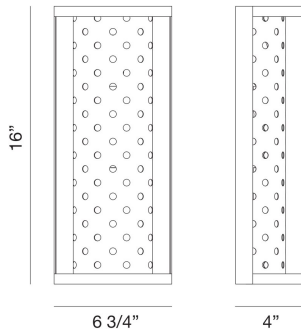

GRADO, 2 LT WALL SCONCE

PRODUCT DETAILS

No.	:	39414-014
Product Color	:	CHROME
Shade / Accent Colour	:	CHROME
Width	:	6.75"
Height	:	16"
Ext	:	4"
Weight	:	6.5lbs

LIGHT SOURCE DETAILS

Number of Bulbs	:	2
Light Source	:	Incandescent
Light Source Type	:	B10
Input Voltage	:	120V
Bulb Voltage	:	120V
Socket Type	:	E12
Wattage	:	60W
Total Wattage	:	120W
Bulb Included	:	No
Dimmable	:	Yes

OPTIONS AVAILABLE

ITEM NO.	FINISH	SHADE
39414-014	CHROME	CHROME
39414-021	GOLD	GOLD

TECHNICAL DETAILS

Canopy / Backplate Length	:	16"
Canopy / Backplate Height	:	0.5"
Canopy / Backplate Width	:	6.75"
IP Rating	:	IP20