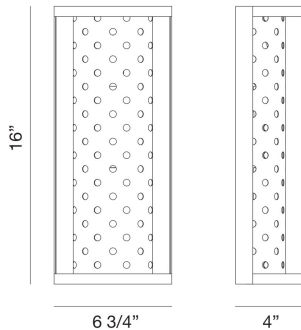

GRADO, 2 LT WALL SCONCE

PRODUCT DETAILS

No.	:	39414-021
Product Color	:	GOLD
Shade / Accent Colour	:	GOLD
Width	:	6.75"
Height	:	16"
Ext	:	4"
Weight	:	6.5lbs

LIGHT SOURCE DETAILS

Number of Bulbs	:	2
Light Source	:	Incandescent
Light Source Type	:	B10
Input Voltage	:	120V
Bulb Voltage	:	120V
Socket Type	:	E12
Wattage	:	60W
Total Wattage	:	120W
Bulb Included	:	No
Dimmable	:	Yes

OPTIONS AVAILABLE

ITEM NO.	FINISH	SHADE
39414-014	CHROME	CHROME
39414-021	GOLD	GOLD

TECHNICAL DETAILS

Canopy / Backplate Length	:	16"
Canopy / Backplate Height	:	0.5"
Canopy / Backplate Width	:	6.75"
IP Rating	:	IP20