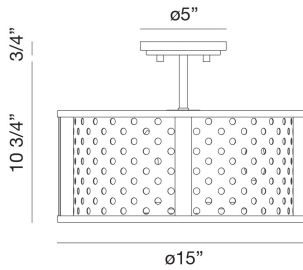

GRADO, 3 LT SEMI-FLUSH

PRODUCT DETAILS

No.	:	39415-011
Product Color	:	CHROME
Shade / Accent Colour	:	CHROME
Diameter	:	15"
Height	:	11"
Weight	:	10.5lbs

LIGHT SOURCE DETAILS

Number of Bulbs	:	3
Light Source	:	Incandescent
Light Source Type	:	B10
Input Voltage	:	120V
Bulb Voltage	:	120V
Socket Type	:	E12
Wattage	:	60W
Total Wattage	:	180W
Bulb Included	:	No
Dimmable	:	Yes

OPTIONS AVAILABLE

ITEM NO.	FINISH	SHADE
39415-011	CHROME	CHROME
39415-028	GOLD	GOLD

TECHNICAL DETAILS

Canopy / Backplate Height	:	0.75"
Canopy / Backplate Dia.	:	5"

PROJECT INFORMATION

 Job Name: Date: Type: