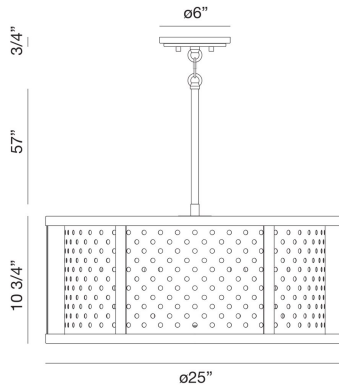

GRADO, 6 LT PENDANT

PRODUCT DETAILS

No.	:	39416-018
Product Color	:	CHROME
Shade / Accent Colour	:	CHROME
Diameter	:	25"
Height	:	10.75"
Weight	:	18lbs

LIGHT SOURCE DETAILS

Number of Bulbs	:	6
Light Source	:	Incandescent
Light Source Type	:	B10
Input Voltage	:	120V
Bulb Voltage	:	120V
Socket Type	:	E12
Wattage	:	60W
Total Wattage	:	360W
Bulb Included	:	No
Dimmable	:	Yes

OPTIONS AVAILABLE

ITEM NO.	FINISH	SHADE
39416-018	CHROME	CHROME
39416-025	GOLD	GOLD

TECHNICAL DETAILS

Hanging Support Type	:	ROD
Hanging Support Length	:	57"
Canopy / Backplate Height	:	0.75"
Canopy / Backplate Dia.	:	6"
IP Rating	:	IP20