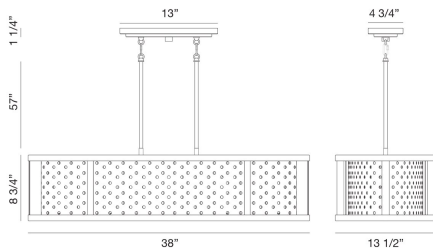

GRADO, 5 LT ISLAND PENDANT

PRODUCT DETAILS

No.	:	39417-015
Product Color	:	CHROME
Shade / Accent Colour	:	CHROME
Length	:	38"
Width	:	13.5"
Height	:	9"
Weight	:	32lbs

LIGHT SOURCE DETAILS

Number of Bulbs	:	5
Light Source	:	Incandescent
Light Source Type	:	B10
Input Voltage	:	120V
Bulb Voltage	:	120V
Socket Type	:	E12
Wattage	:	60W
Total Wattage	:	300W
Bulb Included	:	No
Dimmable	:	Yes

OPTIONS AVAILABLE

ITEM NO.	FINISH	SHADE
39417-015	CHROME	CHROME
39417-022	GOLD	GOLD

TECHNICAL DETAILS

Hanging Support Type	:	ROD
Hanging Support Length	:	57"
Canopy / Backplate Length	:	13"
Canopy / Backplate Height	:	1.25"
Canopy / Backplate Width	:	4.75"
IP Rating	:	IP20