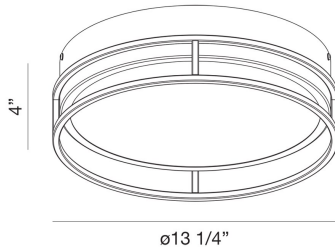

GRAFICE, SMA LED FLUSHOUNT

PRODUCT DETAILS

No.	:	39315-021
Product Color	:	BLACK
Shade / Accent Colour	:	CHROME
Diameter	:	13.25"
Height	:	4"
Weight	:	6lbs

LIGHT SOURCE DETAILS

Light Source Type	:	INTEGRATED LED
Input Voltage	:	120V
Bulb Voltage	:	DC 36V
Socket Type	:	LED
Total Wattage	:	20W
Delivered Lumens	:	900lm
Kelvin	:	3000K
CRI	:	90
Dimmable	:	Yes

OPTIONS AVAILABLE

ITEM NO.	FINISH	SHADE
39315-014	BLACK	GOLD
39315-021	BLACK	CHROME

TECHNICAL DETAILS

Canopy / Backplate Height	:	2.5"
Canopy / Backplate Dia.	:	12.75"

PROJECT INFORMATION

Job Name: Date: Type: