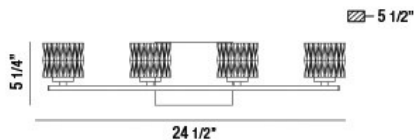

GUELPH, 25" VANITY LIGHT

PRODUCT DETAILS

No.	:	34161-012
Product Color	:	CHROME
Product Material	:	METAL
Shade / Accent Colour	:	CLEAR
Shade / Accent Material	:	GLASS
Width	:	24.5"
Height	:	5.25"
Ext	:	5.5"
Weight	:	5.1lbs

LIGHT SOURCE DETAILS

Light Source Type	:	INTEGRATED LED
Input Voltage	:	120V
Bulb Voltage	:	120V
Total Wattage	:	24W
Initial Lumens	:	1150lm
Kelvin	:	3000K
CRI	:	90+
Dimmable	:	Yes

OPTIONS AVAILABLE

ITEM NO.	FINISH	SHADE
34161-012	CHROME	CLEAR

TECHNICAL DETAILS

Canopy / Backplate Length	:	6.5"
Canopy / Backplate Height	:	1.25"
Canopy / Backplate Width	:	5"
Driver	:	EK-TOP
Mounting	:	Up
IP Rating	:	DAMP
Location	:	DAMP
Approval	:	

PROJECT INFORMATION