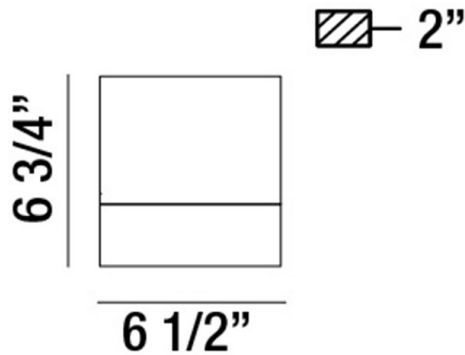

HALPERN, 1-LIGHT SMALL LED

PRODUCT DETAILS

No.	:	31435-017
Product Color	:	MARINE GREY
Shade / Accent Colour	:	CLEAR ACRYLIC
Width	:	6.5"
Height	:	6.75"
Ext	:	2"
Weight	:	2.1lbs

LIGHT SOURCE DETAILS

Light Source Type	:	INTEGRATED LED
Input Voltage	:	120V
Bulb Voltage	:	120V
Socket Type	:	LED
Total Wattage	:	3W
Initial Lumens	:	300lm
Kelvin	:	4000K
CRI	:	80
Dimmable	:	No

OPTIONS AVAILABLE

ITEM NO. 31435-017	FINISH MARINE GREY	SHADE CLEAR ACRYLIC
------------------------------	------------------------------	-------------------------------

TECHNICAL DETAILS

Light Direction	:	Up
Canopy / Backplate Length	:	6.313"
Canopy / Backplate Height	:	2.094"
Canopy / Backplate Width	:	2.188"
Adjustable Lamp Head	:	No
Location	:	WET
Approval	:	
Title 24	:	Yes