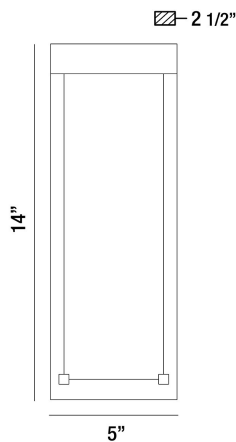

KABO, SMALL OUTDOOR LED SURFACE MOUNT

PRODUCT DETAILS

No.	:	35887-010
Product Color	:	BLACK
Shade / Accent Colour	:	CLEAR SEEDED CRYSTAL GLASS
Width	:	5"
Height	:	14"
Ext	:	2.625"
Weight	:	2.4lbs

LIGHT SOURCE DETAILS

Light Source Type	:	INTEGRATED LED
Input Voltage	:	120V
Bulb Voltage	:	120V
Socket Type	:	LED
Total Wattage	:	6W
Delivered Lumens	:	200lm
Kelvin	:	3000K
CRI	:	90
Dimmable	:	Yes

OPTIONS AVAILABLE

ITEM NO.	FINISH	SHADE
35887-010	BLACK	CLEAR SEEDED CRYSTAL GLASS
35887-027	BRUSHED SILVER	CLEAR SEEDED CRYSTAL GLASS

TECHNICAL DETAILS

Canopy / Backplate Length	:	14"
Canopy / Backplate Height	:	14"
Canopy / Backplate Width	:	5"
IP Rating	:	44
Location	:	WET
Approval	:	
Title 24	:	Yes

PROJECT INFORMATION

Job Name: Date: Type: