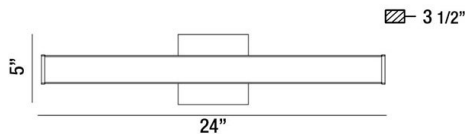

KELVIN, WALL MOUNT

PRODUCT DETAILS

No.	:	31815-017
Product Color	:	ALUMINUM
Product Material	:	METAL
Shade / Accent Colour	:	WHITE
Shade / Accent Material	:	ACRYLIC
Width	:	24"
Height	:	5"
Ext	:	3.5"
Weight	:	2.5lbs

LIGHT SOURCE DETAILS

Light Source Type	:	INTEGRATED LED
Input Voltage	:	120V
Bulb Voltage	:	120V
Total Wattage	:	10W
Delivered Lumens	:	1094lm
Kelvin	:	3000K
CRI	:	80+
Dimmable	:	Yes

OPTIONS AVAILABLE

ITEM NO.	FINISH	SHADE
31815-017	ALUMINUM	WHITE

TECHNICAL DETAILS

Light Direction	:	Up and Down
Canopy / Backplate Length	:	4.31"
Canopy / Backplate Height	:	1.25"
Canopy / Backplate Width	:	4.31"
Adjustable Lamp Head	:	No
Mounting	:	Up or Down
IP Rating	:	DRY
Location	:	DRY
Approval	:	