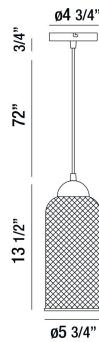

## KENMORE, 6" ROUND PENDANT

### PRODUCT DETAILS

No.	:	35943-013
Product Color	:	BLACK
Product Material	:	METAL
Shade / Accent Colour	:	BLACK
Shade / Accent Material	:	METAL WIRE
Diameter	:	5.75"
Height	:	13.5"
Overall Height	:	86.25"
Weight	:	2.2lbs

### TECHNICAL DETAILS

Hanging Support Type	:	WIRE
Hanging Support Length	:	72"
Canopy / Backplate Height	:	0.75"
Canopy / Backplate Dia.	:	4.75"
IP Rating	:	DRY
Location	:	DRY
Approval	:	