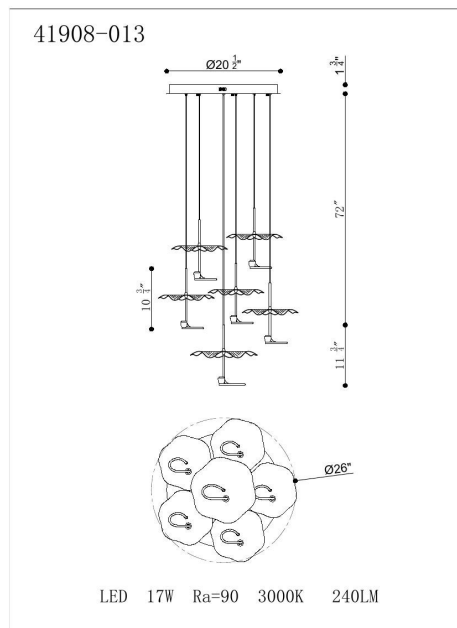

### PRODUCT DETAILS

No.	:	41908-013
Product Color	:	BRONZE
Diameter	:	28"
Height	:	11.75"

### LIGHT SOURCE DETAILS

Number of Bulbs	:	1
Light Source	:	LED
Light Source Type	:	LED
Input Voltage	:	120V
Bulb Voltage	:	120V
Socket Type	:	LED
Wattage	:	3W
Total Wattage	:	17W
Delivered Lumens	:	240lm
Kelvin	:	3000K
CRI	:	90+
Bulb Included	:	Yes
Dimmable	:	Yes

### TECHNICAL DETAILS

Hanging Support Type	:	WIRE
Hanging Support Length	:	72"
Canopy / Backplate Height	:	1.75"
Canopy / Backplate Dia.	:	20.5"
Location	:	DRY
Title 24	:	Yes