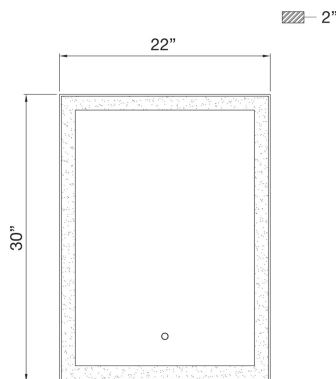

TECHNICAL DETAILS

PROJECT INFORMATION

Job Name: Date: Type:

Comments: