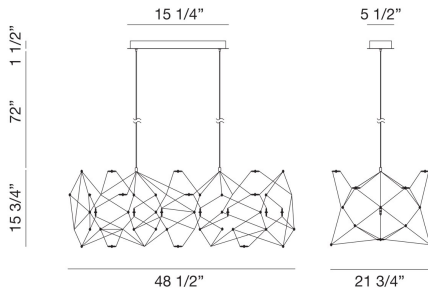

LEONARDELLI, MEDIUM LED CHANDELIER

PRODUCT DETAILS

No.	:	38037-016
Product Color	:	CHROME
Product Material	:	METAL
Shade / Accent Material	:	~
Length	:	48"
Width	:	21.75"
Height	:	15.75"
Overall Height	:	88"
Weight	:	7.8lbs

ITEM NO.	FINISH	SHADE
38037-016	CHROME	
38037-026	DARK CHROME (PLATED)	

TECHNICAL DETAILS

Hanging Support Type	:	WIRE
Canopy / Backplate Length	:	15.25"
Canopy / Backplate Height	:	1.5"
Canopy / Backplate Width	:	5.5"
Location	:	DRY
Approval	:	