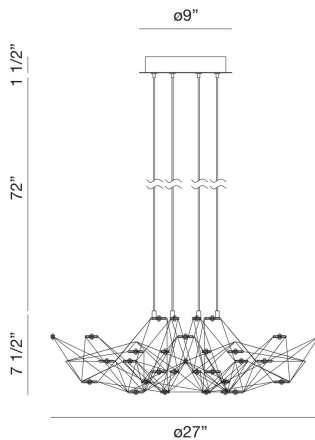

LEONARDELLI, SMALL LED CHANDELIER

PRODUCT DETAILS

No.	:	38038-019
Product Color	:	CHROME
Product Material	:	METAL
Shade / Accent Material	:	~
Diameter	:	27"
Height	:	7.5"
Overall Height	:	80"
Weight	:	5.5lbs

LIGHT SOURCE DETAILS

Light Source Type	:	INTEGRATED LED
Input Voltage	:	110V
Bulb Voltage	:	110V
Socket Type	:	LED
Total Wattage	:	40W
Delivered Lumens	:	3000lm
Kelvin	:	4000K
CRI	:	80
Dimmable	:	Yes

OPTIONS AVAILABLE

ITEM NO.	FINISH	SHADE
38038-019	CHROME	
38038-029	DARK CHROME (PLATED)	

TECHNICAL DETAILS

Hanging Support Type	:	WIRE
Canopy / Backplate Height	:	1.5"
Canopy / Backplate Dia.	:	9"
Location	:	DRY
Approval	:	