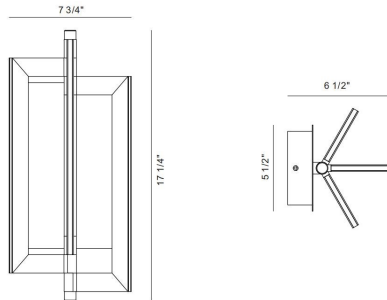

LIVRA, 1-LIGHT WALL SCNCE

PRODUCT DETAILS

No.	:	44075-019
Product Color	:	MATTE BLACK
Width	:	7.75"
Height	:	17.25"
Ext	:	6.5"

LIGHT SOURCE DETAILS

Light Source Type	:	INTEGRATED LED
Input Voltage	:	120V
Bulb Voltage	:	24V
Socket Type	:	LED
Total Wattage	:	40W
Delivered Lumens	:	260lm
Kelvin	:	3000K
CRI	:	90+
Dimmable	:	Yes

OPTIONS AVAILABLE

ITEM NO.	FINISH	SHADE
44075-019	MATTE BLACK	
44075-026	GOLD	

TECHNICAL DETAILS

Canopy / Backplate Length	:	10.5"
Canopy / Backplate Height	:	5.5"
Canopy / Backplate Width	:	1.5"
Location	:	DRY
Title 24	:	Yes