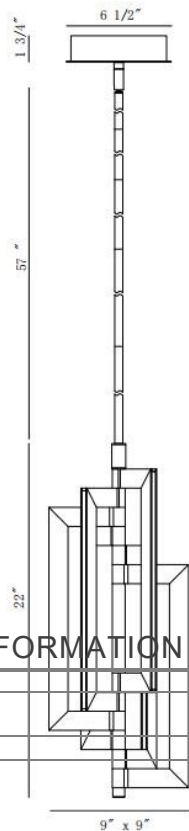

### PRODUCT DETAILS

No.	:	44076-023
Product Color	:	GOLD
Diameter	:	9"
Height	:	22"

### LIGHT SOURCE DETAILS

Light Source Type	:	INTEGRATED LED
Input Voltage	:	120V
Bulb Voltage	:	24V
Socket Type	:	LED
Total Wattage	:	75W
Delivered Lumens	:	1090lm
Kelvin	:	3000K
CRI	:	90+
Dimmable	:	Yes

### TECHNICAL DETAILS

Hanging Support Type	:	ROD
Hanging Support Length	:	57"
Canopy / Backplate Length	:	6.5"
Canopy / Backplate Height	:	1.75"
Canopy / Backplate Width	:	6.5"
Location	:	DRY
Title 24	:	Yes