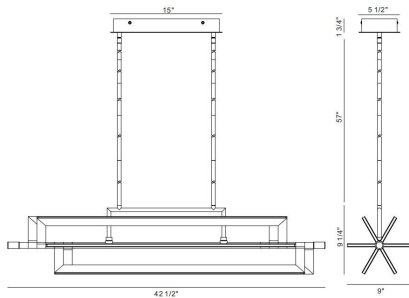

LIVRA, ISLAND CHANDELIER

PRODUCT DETAILS

No.	:	44077-013
Product Color	:	MATTE BLACK
Length	:	42.5"
Width	:	9"
Height	:	9.25"

LIGHT SOURCE DETAILS

Light Source Type	:	INTEGRATED LED
Input Voltage	:	120V
Bulb Voltage	:	24V
Socket Type	:	LED
Total Wattage	:	140W
Delivered Lumens	:	940lm
Kelvin	:	3000K
CRI	:	90+
Dimmable	:	Yes

OPTIONS AVAILABLE

ITEM NO.	FINISH	SHADE
44077-013	MATTE BLACK	
44077-020	GOLD	

TECHNICAL DETAILS

Hanging Support Type	:	ROD
Hanging Support Length	:	57"
Rods Included	:	3"+6"+12"+18"+18"
Canopy / Backplate Length	:	15"
Canopy / Backplate Height	:	1.75"
Canopy / Backplate Width	:	5.5"
Location	:	DRY
Title 24	:	Yes