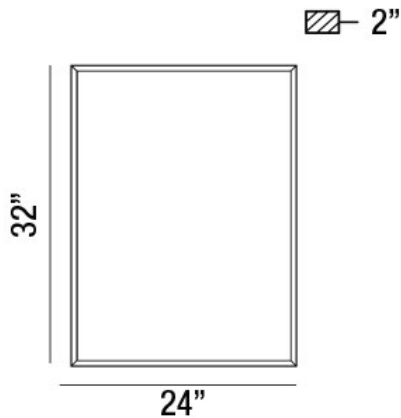

OPTIONS AVAILABLE

ITEM NO.	FINISH	SHADE
31479-011