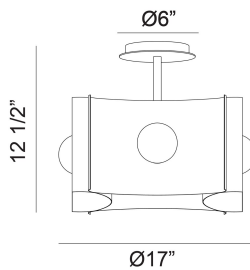

METALLO, 4 LIGHT SEMI FLUSHMOUNT

PRODUCT DETAILS

No.	:	38154-027
Product Color	:	BRONZE
Product Material	:	METAL
Shade / Accent Colour	:	NATURE BRASS/BRONZE
Shade / Accent Material	:	~
Diameter	:	17"
Height	:	12.5"
Weight	:	8.4lbs

OPTIONS AVAILABLE

ITEM NO.	FINISH	SHADE
38154-010	VINTAGE NICKEL	VINTAGE NICKEL/BLACK
38154-027	BRONZE	NATURE BRASS/BRONZE

TECHNICAL DETAILS

Canopy / Backplate Height	:	0.75"
Canopy / Backplate Dia.	:	6"
Location	:	DRY
Approval	:	