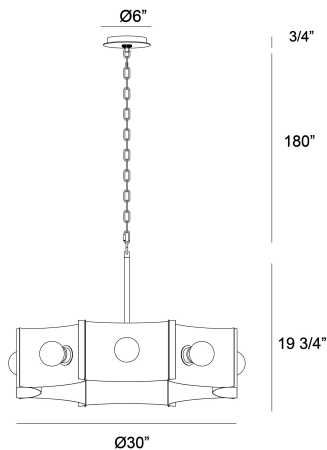

### PRODUCT DETAILS

No.	:	38428-029
Product Color	:	BRONZE
Product Material	:	METAL
Shade / Accent Colour	:	NATURE BRASS/BRONZE
Shade / Accent Material	:	~
Diameter	:	30"
Height	:	19.25"
Overall Height	:	180"
Weight	:	19.5lbs

### TECHNICAL DETAILS

Hanging Support Type	:	CHAIN
Hanging Support Length	:	180"
Canopy / Backplate Height	:	0.75"
Canopy / Backplate Dia.	:	5"
Location	:	DRY
Approval	:	