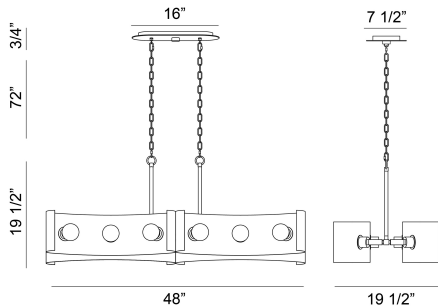

METALLO, 12 LIGHT ISLAND CHANDELIER

PRODUCT DETAILS

No.	:	38429-019
Product Color	:	VINTAGE NICKEL
Product Material	:	METAL
Shade / Accent Colour	:	VINTAGE NICKEL/BLACK
Shade / Accent Material	:	~
Length	:	48"
Width	:	20"
Height	:	18.5"
Overall Height	:	91"
Weight	:	27.8lbs

OPTIONS AVAILABLE

ITEM NO.	FINISH	SHADE
38429-019	VINTAGE NICKEL	VINTAGE NICKEL/BLACK
38429-026	BRONZE	NATURE BRASS/BRONZE

TECHNICAL DETAILS

Hanging Support Type	:	CHAIN
Hanging Support Length	:	72"
Canopy / Backplate Length	:	16.25"
Canopy / Backplate Height	:	1"
Canopy / Backplate Width	:	1.5"
Location	:	DRY
Approval	:	