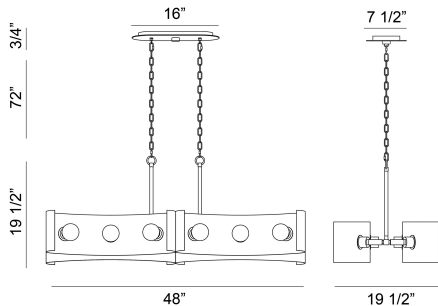

### PRODUCT DETAILS

No.	:	38429-026
Product Color	:	BRONZE
Product Material	:	METAL
Shade / Accent Colour	:	NATURE BRASS/BRONZE
Shade / Accent Material	:	~
Length	:	48"
Width	:	20"
Height	:	18.5"
Overall Height	:	91"
Weight	:	27.8lbs

### TECHNICAL DETAILS

Hanging Support Type	:	CHAIN
Hanging Support Length	:	72"
Canopy / Backplate Length	:	16.25"
Canopy / Backplate Height	:	1"
Canopy / Backplate Width	:	1.5"
Location	:	DRY
Approval	:	