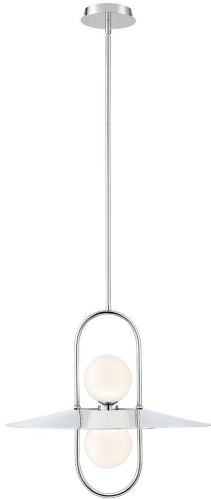

## MILLBROOK, 20" ROUND CHANDELIER

### PRODUCT DETAILS

No.	:	35898-023
Product Color	:	CHROME
Product Material	:	METAL
Shade / Accent Colour	:	OPAL WHITE
Shade / Accent Material	:	GLASS
Diameter	:	20"
Height	:	17.5"
Overall Height	:	75.5"
Weight	:	7.7lbs

### LIGHT SOURCE DETAILS

Number of Bulbs	:	2
Light Source	:	LED
Light Source Type	:	LED
Input Voltage	:	120V
Bulb Voltage	:	120V
Socket Type	:	LED
Wattage	:	5W
Total Wattage	:	10W
Initial Lumens	:	500lm
Kelvin	:	3000K
CRI	:	80+
Bulb Included	:	Yes
Dimmable	:	Yes

### OPTIONS AVAILABLE

ITEM NO.	FINISH	SHADE
35898-023	CHROME	OPAL WHITE