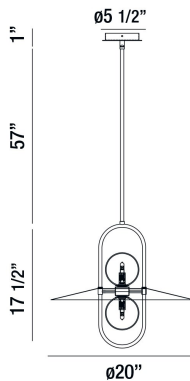

## MILLBROOK, 20" ROUND CHANDELIER

### PRODUCT DETAILS

No.	:	35898-023
Product Color	:	CHROME
Product Material	:	METAL
Shade / Accent Colour	:	OPAL WHITE
Shade / Accent Material	:	GLASS
Diameter	:	20"
Height	:	17.5"
Overall Height	:	75.5"
Weight	:	7.7lbs

### TECHNICAL DETAILS

Hanging Support Type	:	ROD
Hanging Support Length	:	57"
Rods Included	:	3"+6"+12"+18"+18"
Canopy / Backplate Height	:	1"
Canopy / Backplate Dia.	:	5.5"
IP Rating	:	DRY
Location	:	DRY
Approval	:	