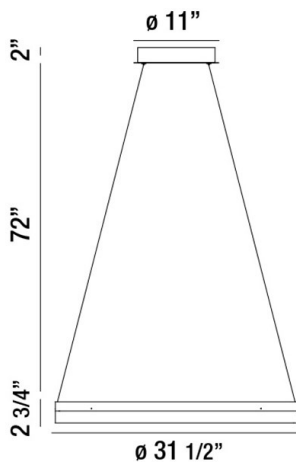

## MINUTA, 32" ROUND CHANDELIER

### PRODUCT DETAILS

No.	:	31778-022
Product Color	:	BRONZE
Product Material	:	ALUMINUM
Shade / Accent Colour	:	FROSTED
Shade / Accent Material	:	ACRYLIC
Diameter	:	31.5"
Height	:	2.75"
Overall Height	:	76.75"
Weight	:	12.1lbs

### TECHNICAL DETAILS

Light Direction	:	Down
Hanging Support Type	:	AIRCRAFT CABLE
Hanging Support Length	:	72"
Canopy / Backplate Height	:	2"
Canopy / Backplate Dia.	:	11"
Adjustable Lamp Head	:	No
IP Rating	:	DRY
Approval	:	