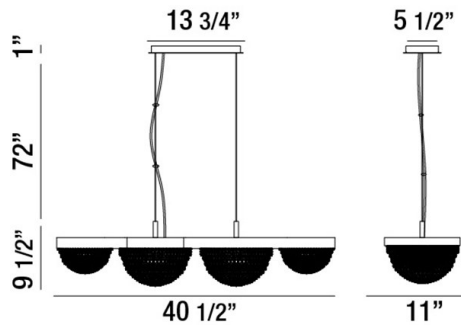

MONDO, 41" LINEAR CHANDELIER

PRODUCT DETAILS

| | | |
|-------------------------|---|--------------|
| No. | : | 31832-014 |
| Product Color | : | ANTIQUÉ GOLD |
| Product Material | : | METAL |
| Shade / Accent Colour | : | CLEAR |
| Shade / Accent Material | : | CRYSTAL ORBS |
| Length | : | 40.5" |
| Width | : | 11" |
| Height | : | 9.5" |
| Overall Height | : | 82.5" |
| Weight | : | 27.7lbs |

OPTIONS AVAILABLE

| ITEM NO. | FINISH | SHADE |
|-----------|--------------|-------|
| 31832-014 | ANTIQUÉ GOLD | CLEAR |

TECHNICAL DETAILS

| | | |
|---------------------------|---|---|
| Light Direction | : | Down |
| Hanging Support Type | : | AIRCRAFT CABLE |
| Hanging Support Length | : | 72" |
| Canopy / Backplate Length | : | 13.75" |
| Canopy / Backplate Height | : | 1" |
| Canopy / Backplate Width | : | 5.5" |
| Adjustable Lamp Head | : | No |
| IP Rating | : | DRY |
| Approval | : |  |