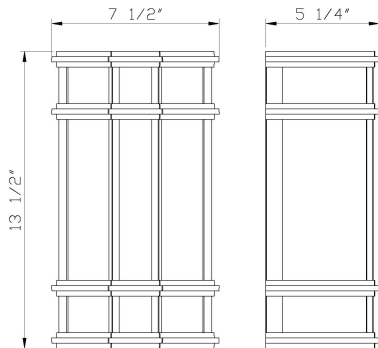

### PRODUCT DETAILS

No.	:	42687-016
Product Color	:	SATIN BLACK
Product Material	:	DIE CAST ALUMINUM WITH WHITE GLASS PANEL
Shade / Accent Colour	:	WHITE GLASS
Shade / Accent Material	:	GLASS
Width	:	7.5"
Height	:	13.5"
Ext	:	5.25"

### TECHNICAL DETAILS

Canopy / Backplate Length	:	13"
Canopy / Backplate Height	:	1"
Canopy / Backplate Width	:	5.25"
Location	:	WET
Approval	:	