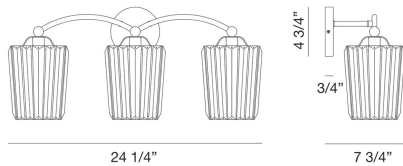

NATALIA, 3 LT BATHBAR

PRODUCT DETAILS

No.	:	39330-031
Product Color	:	BLACK
Shade / Accent Colour	:	BLACK
Width	:	24.5"
Height	:	11"
Ext	:	7.5"
Weight	:	12.7lbs

LIGHT SOURCE DETAILS

Number of Bulbs	:	3
Light Source	:	Incandescent
Light Source Type	:	B10
Input Voltage	:	120V
Bulb Voltage	:	120V
Socket Type	:	E12
Wattage	:	60W
Total Wattage	:	180W
Bulb Included	:	No
Dimmable	:	Yes

OPTIONS AVAILABLE

ITEM NO.	FINISH	SHADE
39330-031	BLACK	BLACK

TECHNICAL DETAILS

Canopy / Backplate Height	:	0.75"
Canopy / Backplate Dia.	:	4.75"

PROJECT INFORMATION

 Job Name: Date: Type:

 Comments: