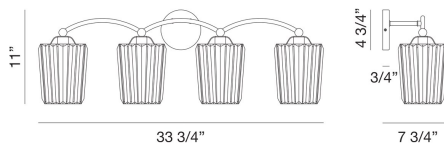

TECHNICAL DETAILS

PROJECT INFORMATION

Job Name: Date: Type:

Comments: