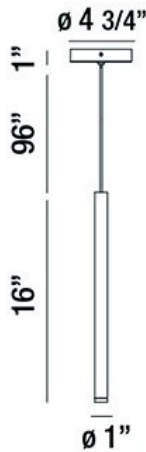

NAVADA, 1" ROUND PENDANT

PRODUCT DETAILS

No.	:	34164-020
Product Color	:	ANTIQUÉ BRASS
Product Material	:	METAL
Shade / Accent Colour	:	ANTIQUÉ BRASS
Shade / Accent Material	:	METAL TUBES
Diameter	:	1"
Height	:	16"
Overall Height	:	113"
Weight	:	1.3lbs

LIGHT SOURCE DETAILS

Light Source Type	:	INTEGRATED LED
Input Voltage	:	120V
Bulb Voltage	:	120V
Socket Type	:	LED
Total Wattage	:	3W
Delivered Lumens	:	150lm
Kelvin	:	3000K
CRI	:	90+
Dimmable	:	No

OPTIONS AVAILABLE

ITEM NO.	FINISH	SHADE
34164-013	SATIN NICKEL	SATIN NICKEL
34164-020	ANTIQUÉ BRASS	ANTIQUÉ BRASS
34164-044	BLACK	BLACK

TECHNICAL DETAILS

Hanging Support Type	:	WIRE
Hanging Support Length	:	96"
Canopy / Backplate Height	:	1"
Canopy / Backplate Dia.	:	4.75"
IP Rating	:	DRY
Location	:	DRY
Approval	:	