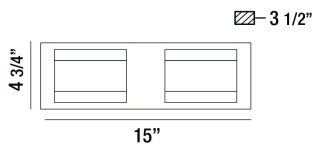

### PRODUCT DETAILS

No.	:	35697-015
Product Color	:	CHROME
Product Material	:	METAL
Shade / Accent Colour	:	CLEAR
Shade / Accent Material	:	PRESSED GLASS
Width	:	15"
Height	:	4.75"
Ext	:	3.5"
Weight	:	5.1lbs

### TECHNICAL DETAILS

Canopy / Backplate Length	:	15"
Canopy / Backplate Height	:	1.5"
Canopy / Backplate Width	:	4.75"
Driver	:	ES
IP Rating	:	DAMP
Location	:	DAMP
Approval	:	