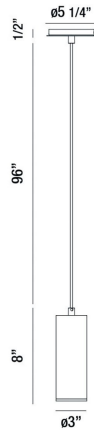

### PRODUCT DETAILS

No.	:	37182-021
Product Color	:	BLACK
Product Material	:	METAL
Shade / Accent Colour	:	BLACK
Shade / Accent Material	:	METAL
Diameter	:	3"
Height	:	8"
Overall Height	:	104"
Weight	:	2.6lbs

### LIGHT SOURCE DETAILS

Light Source Type	:	INTEGRATED LED
Input Voltage	:	120V
Bulb Voltage	:	120V
Socket Type	:	LED
Total Wattage	:	7W
Delivered Lumens	:	300lm
Kelvin	:	3000K
CRI	:	90+
Dimmable	:	Yes

### OPTIONS AVAILABLE

ITEM NO.	FINISH	SHADE
37182-014	WHITE	WHITE
37182-021	BLACK	BLACK
37182-038	GOLD	GOLD

### TECHNICAL DETAILS

Hanging Support Type	:	WIRE
Hanging Support Length	:	96"
Canopy / Backplate Height	:	0.5"
Canopy / Backplate Dia.	:	5.25"
IP Rating	:	20
Location	:	DRY
Approval	:	
Title 24	:	Yes