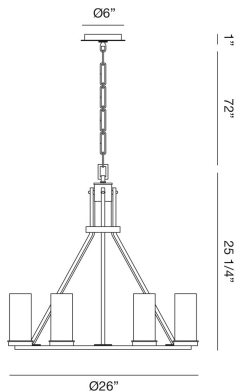

NERITO, 6 LIGHT CHANDELIER

PRODUCT DETAILS

No.	:	38220-012
Product Color	:	MATTE BLACK
Product Material	:	METAL
Shade / Accent Colour	:	CLEAR GLASS
Shade / Accent Material	:	GLASS
Diameter	:	25.5"
Height	:	25"
Weight	:	13.9lbs

LIGHT SOURCE DETAILS

Number of Bulbs	:	6
Light Source	:	Incandescent
Light Source Type	:	B10
Input Voltage	:	120V
Bulb Voltage	:	120V
Socket Type	:	E12
Wattage	:	60W
Total Wattage	:	360W
Bulb Included	:	No
Dimmable	:	Yes

OPTIONS AVAILABLE

ITEM NO. 38220-012	FINISH MATTE BLACK	SHADE CLEAR GLASS
------------------------------	------------------------------	-----------------------------

TECHNICAL DETAILS

Hanging Support Type	:	CHAIN
Hanging Support Length	:	72"
Canopy / Backplate Height	:	0.75"
Canopy / Backplate Dia.	:	6"
Location	:	DRY
Approval	:	