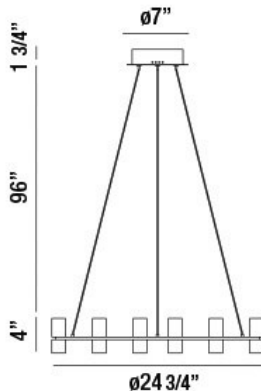

NETTO, 25" ROUND CHANDELIER

PRODUCT DETAILS

No.	:	33724-010
Product Color	:	CHROME
Product Material	:	METAL
Shade / Accent Colour	:	CLEAR
Shade / Accent Material	:	ACRYLIC
Diameter	:	24.75"
Height	:	4"
Overall Height	:	101.75"
Weight	:	6.3lbs

ITEM NO.	FINISH	SHADE
33724-010	CHROME	CLEAR

TECHNICAL DETAILS

Hanging Support Type	:	AIRCRAFT CABLE
Hanging Support Length	:	96"
Canopy / Backplate Height	:	1.75"
Canopy / Backplate Dia.	:	7"
Driver	:	WAIBERLON
IP Rating	:	DRY
Location	:	DRY
Approval	:	