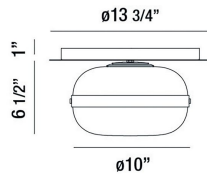

NOTTINGHAM, SMALL 1-LIGHT FLUSHMOUNT

PRODUCT DETAILS

No.	:	37086-015
Product Color	:	ANCIENT BRASS
Product Material	:	METAL
Shade / Accent Colour	:	AMBER
Shade / Accent Material	:	TINTED GLASS ORBS
Diameter	:	10"
Height	:	6.5"
Overall Height	:	7.5"
Weight	:	6.8lbs

OPTIONS AVAILABLE

ITEM NO.	FINISH	SHADE
37086-015	ANCIENT BRASS	AMBER

TECHNICAL DETAILS

Canopy / Backplate Height	:	1"
Canopy / Backplate Dia.	:	13.75"
Approval	:	

PROJECT INFORMATION

 Job Name: Date: Type: