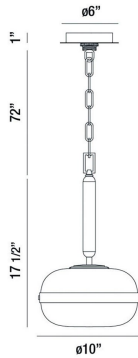

### PRODUCT DETAILS

No.	:	37196-011
Product Color	:	ANCIENT BRASS
Product Material	:	METAL
Shade / Accent Colour	:	AMBER
Shade / Accent Material	:	TINTED GLASS ORBS
Diameter	:	10"
Height	:	17.5"
Overall Height	:	90"
Weight	:	8lbs

### TECHNICAL DETAILS

Hanging Support Type	:	CHAIN
Hanging Support Length	:	72"
Canopy / Backplate Height	:	1"
Canopy / Backplate Dia.	:	6"
Approval	:	