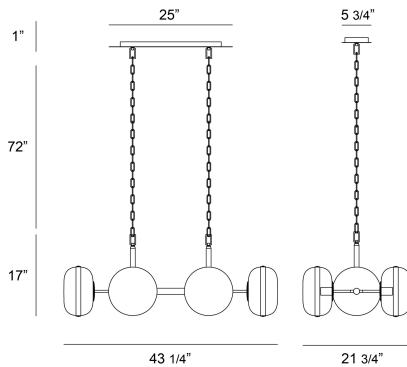

NOTTINGHAM, 6 LIGHT OVAL CHANDELIER

PRODUCT DETAILS

No.	:	38130-014
Product Color	:	ANCIENT BRASS
Product Material	:	METAL
Shade / Accent Colour	:	CHAMPAGNE
Shade / Accent Material	:	GLASS
Length	:	43.5"
Width	:	21"
Height	:	17.5"
Overall Height	:	89"
Weight	:	5.5lbs

LIGHT SOURCE DETAILS

Number of Bulbs	:	6
Light Source	:	Incandescent
Light Source Type	:	EDISON
Input Voltage	:	120V
Bulb Voltage	:	120V
Socket Type	:	E26
Wattage	:	60W
Total Wattage	:	360W
Bulb Included	:	Yes
Dimmable	:	Yes

OPTIONS AVAILABLE

ITEM NO.	FINISH	SHADE
38130-014	ANCIENT BRASS	CHAMPAGNE

TECHNICAL DETAILS

Hanging Support Type	:	CHAIN
Hanging Support Length	:	72"
Canopy / Backplate Length	:	25"
Canopy / Backplate Height	:	1"
Canopy / Backplate Width	:	5.75"
IP Rating	:	IP20
Location	:	DRY
Approval	:	