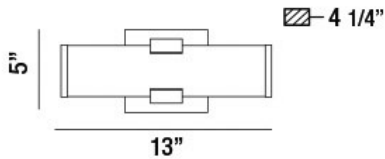

NOZZA, SMALL LED VANITY

PRODUCT DETAILS

No.	:	34146-019
Product Color	:	CHROME
Product Material	:	METAL
Shade / Accent Colour	:	CLEAR
Shade / Accent Material	:	ACRYLIC
Width	:	13"
Height	:	5"
Ext	:	4.25"
Weight	:	2.9lbs

LIGHT SOURCE DETAILS

Light Source Type	:	INTEGRATED LED
Input Voltage	:	120V
Bulb Voltage	:	120V
Total Wattage	:	16W
Delivered Lumens	:	850lm
Kelvin	:	3000K
CRI	:	90+
Dimmable	:	Yes

OPTIONS AVAILABLE

ITEM NO. 34146-019	FINISH CHROME	SHADE CLEAR
------------------------------	-------------------------	-----------------------

TECHNICAL DETAILS

Canopy / Backplate Length	:	5"
Canopy / Backplate Height	:	1.25"
Canopy / Backplate Width	:	5"
Driver	:	EK-TOP
Mounting	:	Up or Down
IP Rating	:	DRY
Location	:	DAMP
Approval	:	

PROJECT INFORMATION