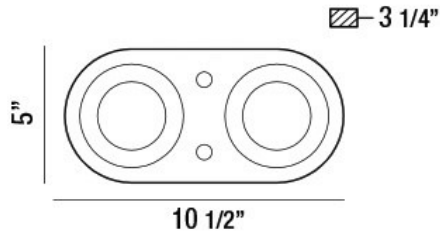

NYMARK, 11" CEILING MOUNT

PRODUCT DETAILS

No.	:	33617-015
Product Color	:	WHITE
Shade / Accent Colour	:	WHITE
Length	:	10.5"
Width	:	5"
Height	:	3.25"
Weight	:	3.4lbs

LIGHT SOURCE DETAILS

Light Source Type	:	INTEGRATED LED
Input Voltage	:	120V
Bulb Voltage	:	36-41V
Total Wattage	:	20W
Initial Lumens	:	2200lm
Kelvin	:	3000K
CRI	:	80+
Dimmable	:	Yes

OPTIONS AVAILABLE

ITEM NO.	FINISH	SHADE
33617-015	WHITE	WHITE
33617-023	BLACK	BLACK

TECHNICAL DETAILS

Canopy / Backplate Length	:	10.75"
Canopy / Backplate Height	:	3.5"
Canopy / Backplate Width	:	5.25"
IP Rating	:	20
Location	:	DAMP
Approval	:	
Beam Angle	:	60 Degree